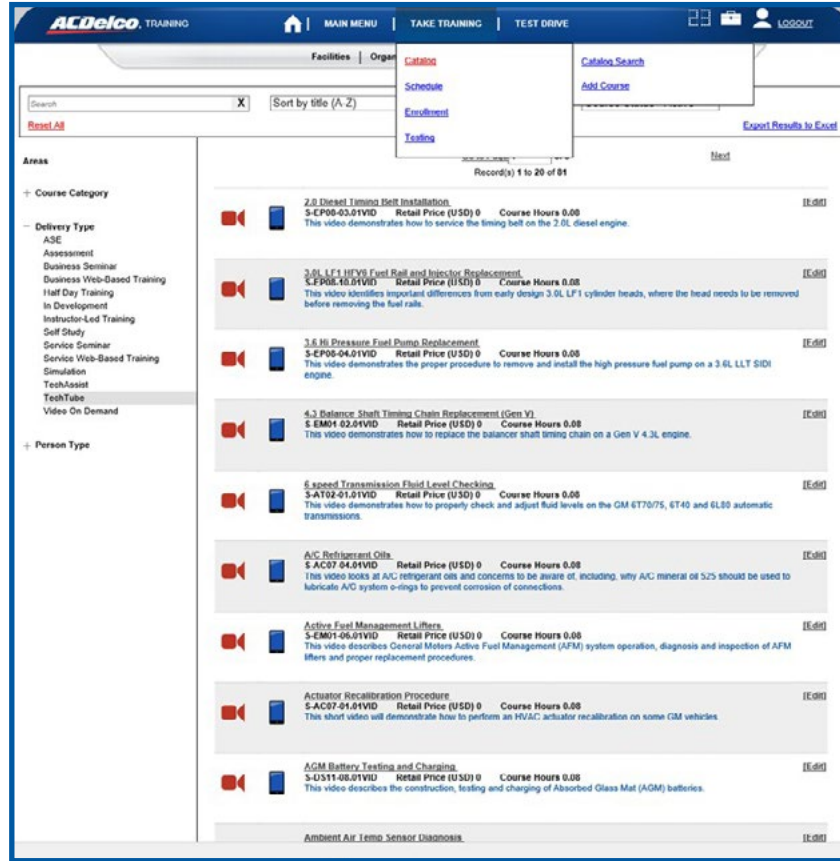

Courseware pricing is dependent upon program participation. Contact your ACDelco representative or visit techconnectcanada.com for more information.

Searching for Courses

To search for courses, click on the **TAKE TRAINING** menu, and then **Catalog > Catalog Search**. Use the menu on the left to search for courses by Category, Delivery Type, or Person Type.