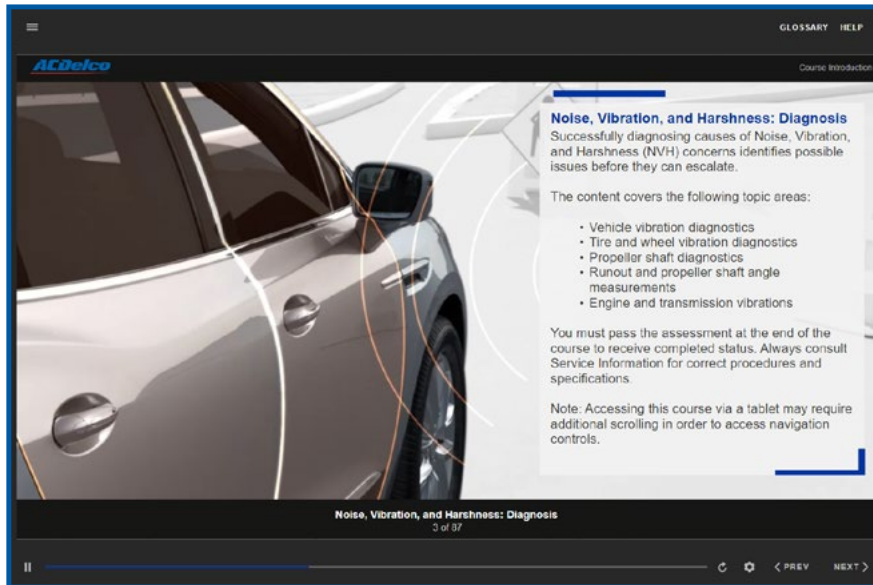

Video On Demand

Video On Demand (VOD) allows technicians to review previously recorded content on the Learning Management System (LMS) at any time. VOD courses include component specific overviews and service information.