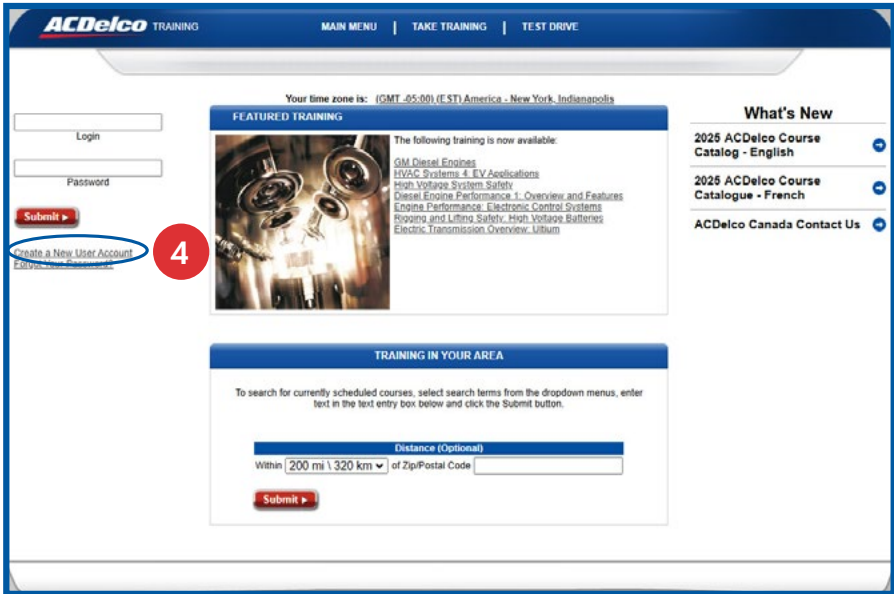

Create an Account:

4. Click on **Create a New User Account**.